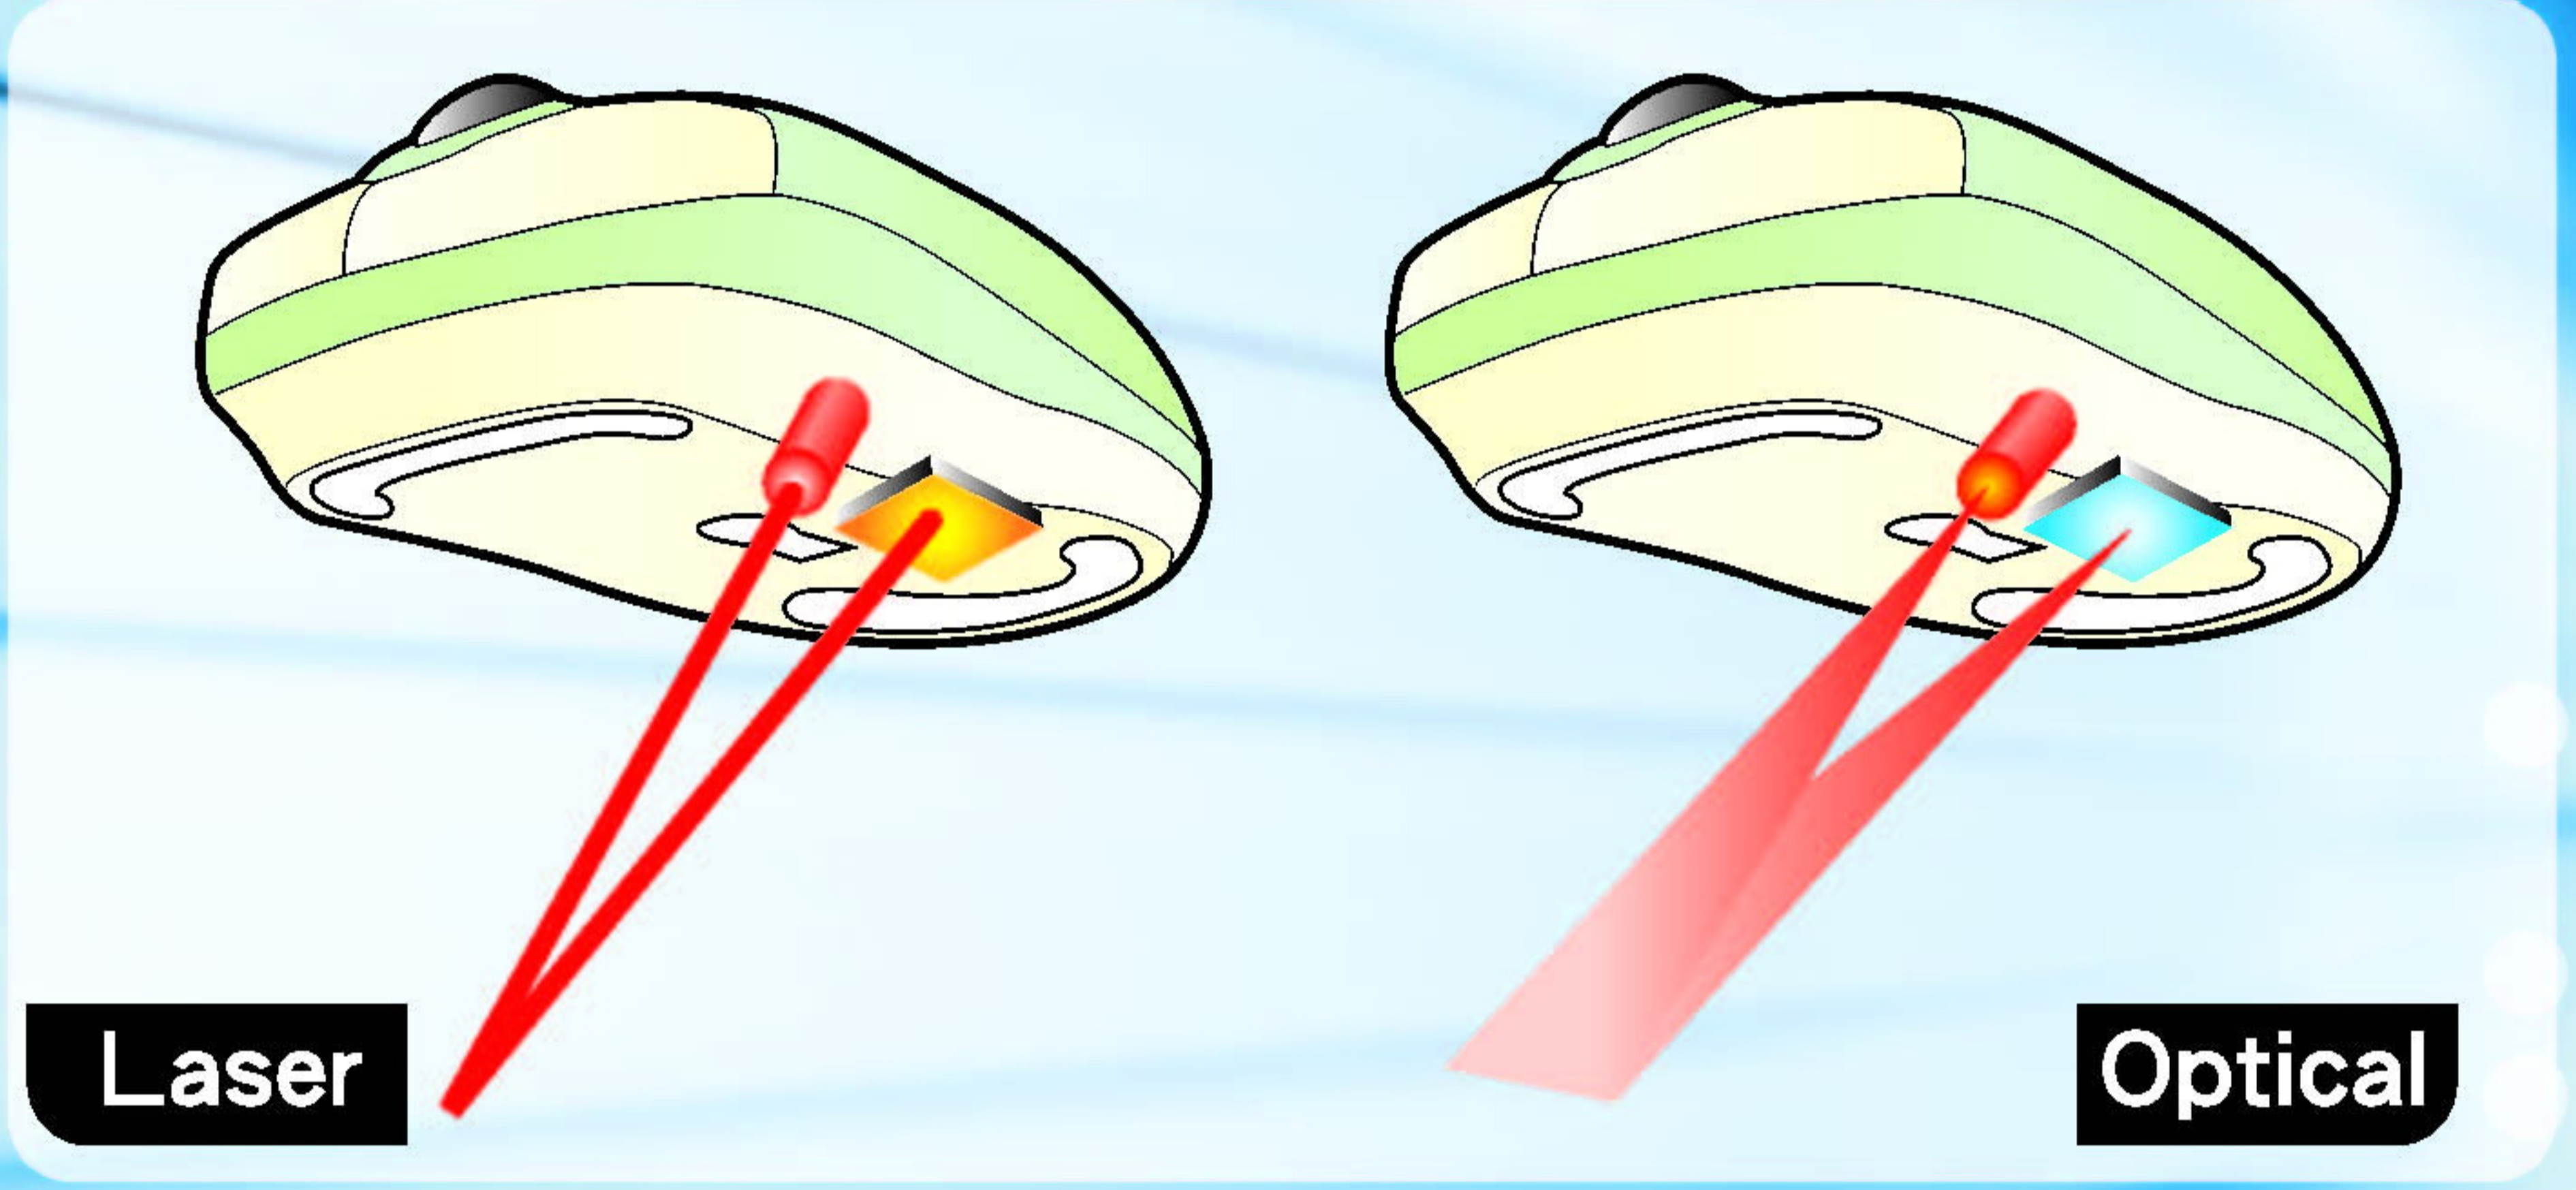

Datenblatt - Fiche technique - Data sheet

18.02.2006

Laser Mausmatte, schwarz

Tapis de souris, noir

Laser Mouse Pad, black

Characteristics:

- Patent Product!
- Environmental friendly for a better future.
- It's portable, convenient and easy to carry.
- Pinpoint mouse accuracy, provides superior tracking and control.
- Anti-skid for perfect grip on desktop.

APPLICATION

*Peel off the opp sheet on the back first.

* Place and press the mouse pad on the desk

* Start using this excellent Golden Laser pad with worry-free.