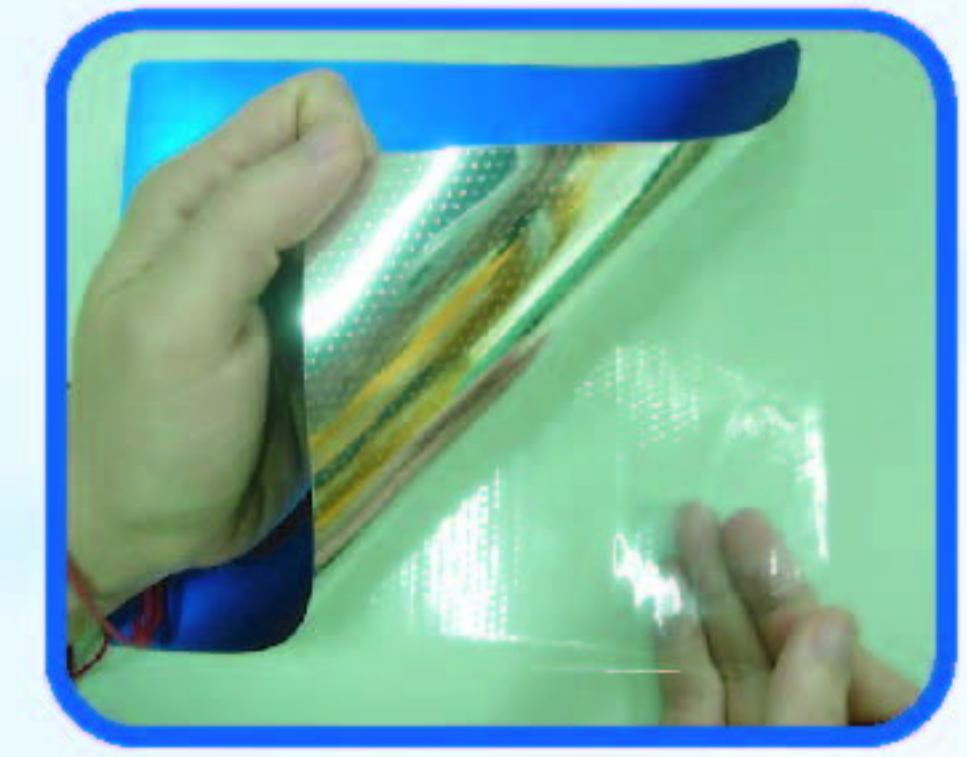

Datenblatt - Fiche technique - Data sheet

18.02.2006

Laser Mausmatte, schwarz

Tapis de souris, noir

Laser Mouse Pad, black

Characteristics:

- Patent Product!
- Environmental friendly for a better future.
- It's portable, convenient and easy to carry.
- Pinpoint mouse accuracy, provides superior tracking and control.
- Anti-skid for perfect grip on desktop.

APPLICATION

*Peel off the opp sheet on the back first.

* Place and press the mouse pad on the desk

* Start using this excellent Golden Laser pad with worry-free.