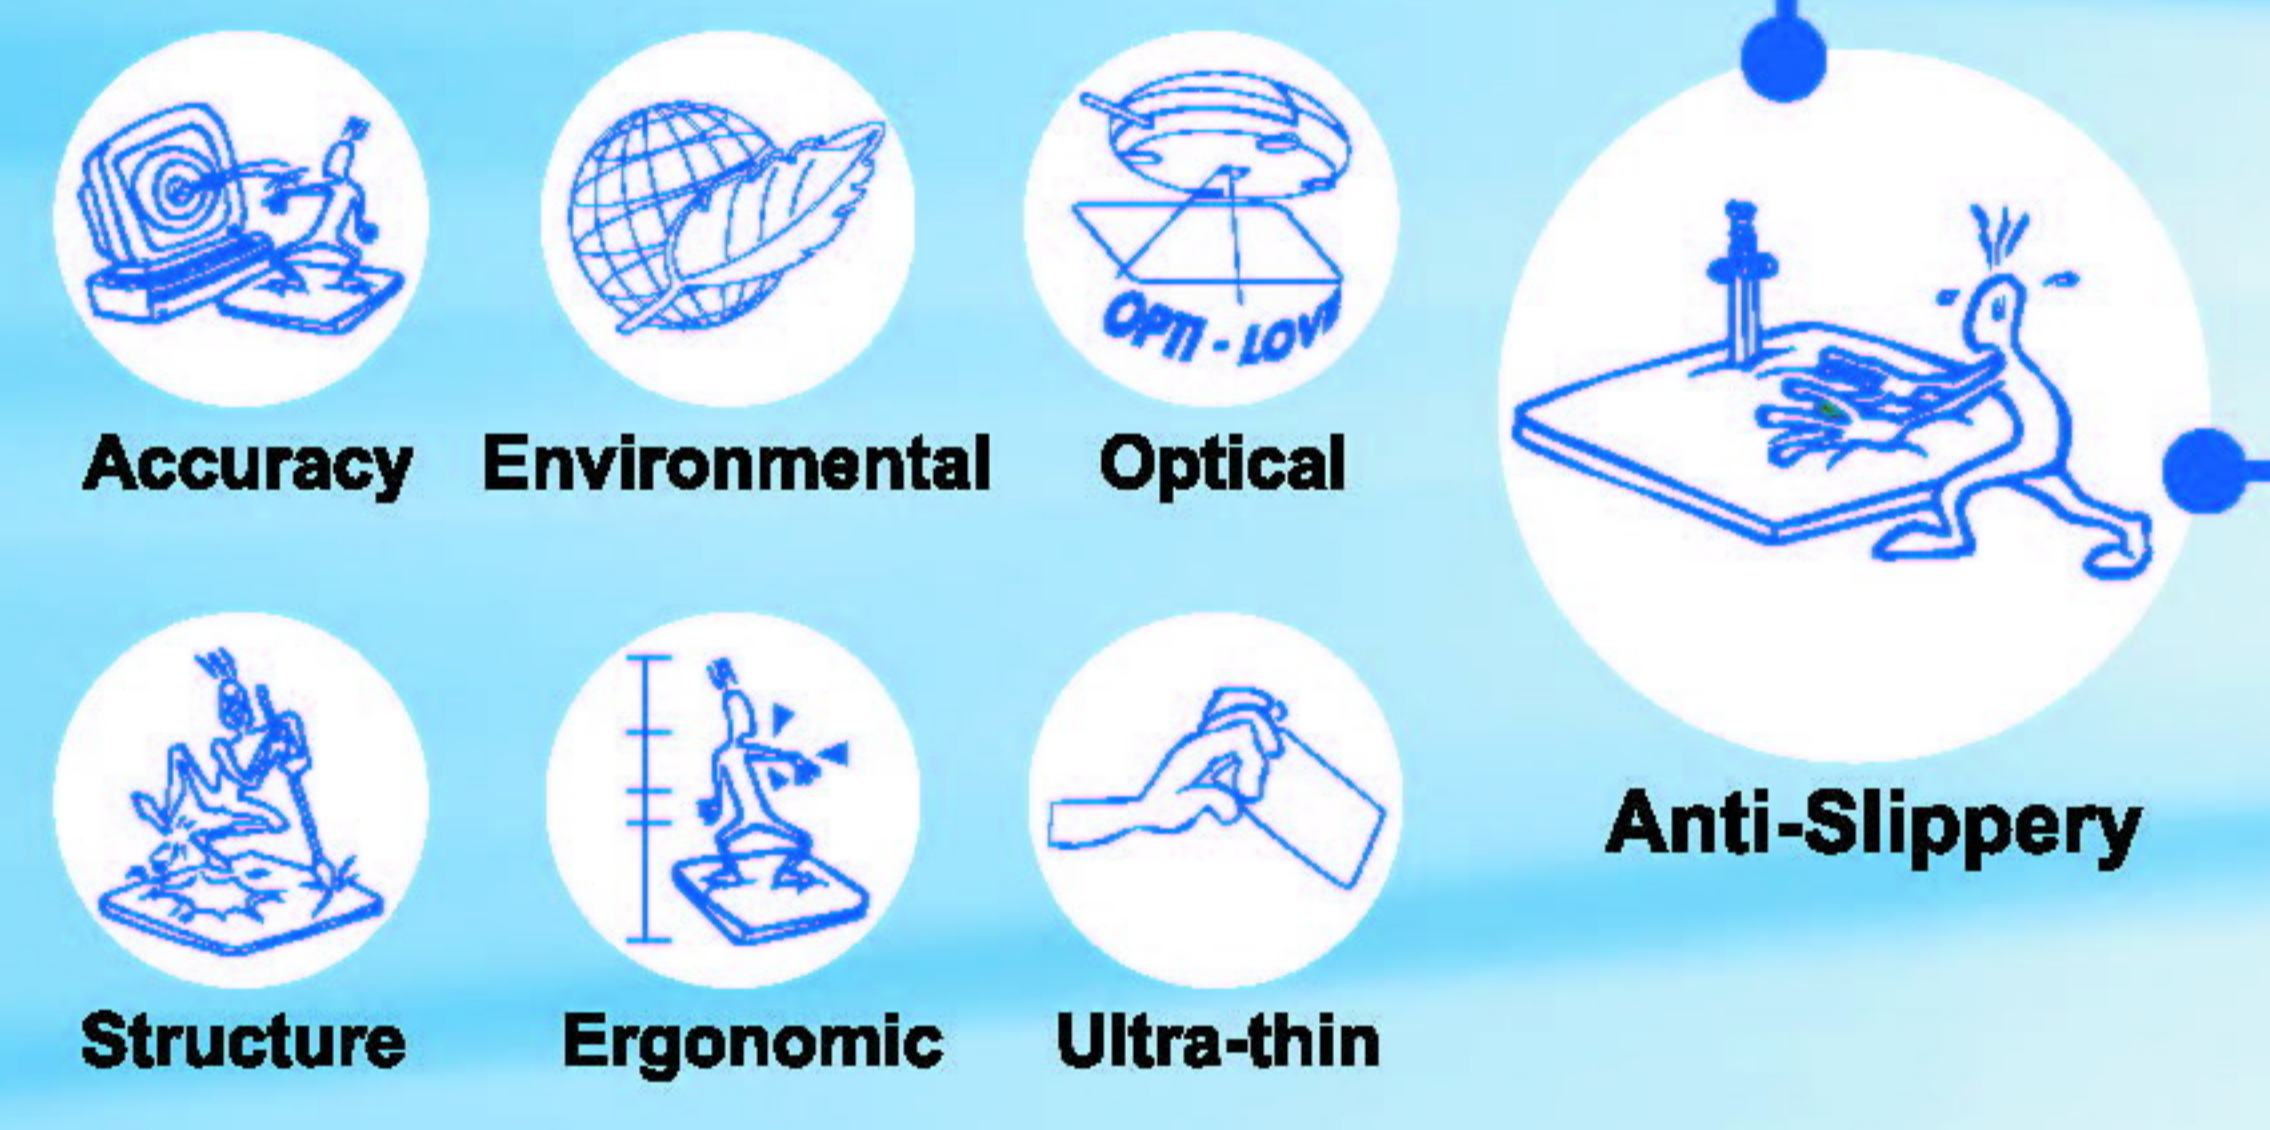

Datenblatt - Fiche technique - Data sheet

18.02.2006

Laser Mausmatte, schwarz

Tapis de souris, noir

Laser Mouse Pad, black

Characteristics:

- Patent Product!
- Environmental friendly for a better future.
- It's portable, convenient and easy to carry.
- Pinpoint mouse accuracy, provides superior tracking and control.
- Anti-skid for perfect grip on desktop.

APPLICATION

*Peel off the opp sheet on the back first.

* Place and press the mouse pad on the desk

* Start using this excellent Golden Laser pad with worry-free.